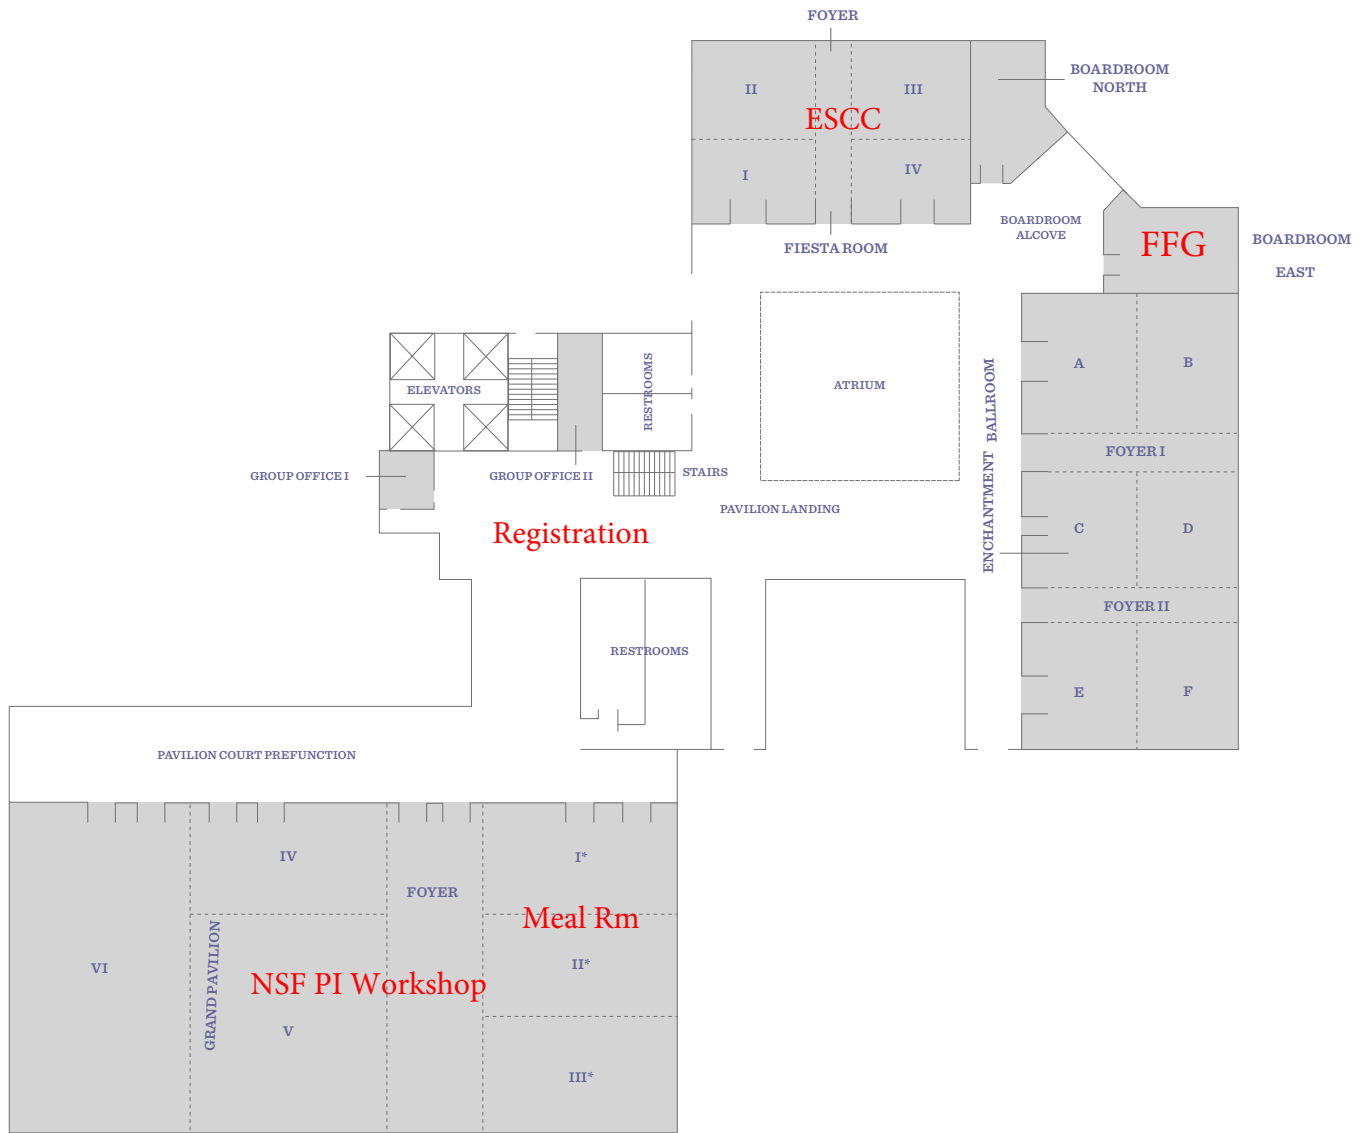

HYATT REGENCY ALBUQUERQUE

330 Tijeras Avenue NW
Albuquerque, NM 87102
USA

T +1 505 842 1234
T +1 505 843 2710
albuquerque.hyatt.com

FLOOR PLAN

Level Two

* ONE WALL DIVIDES TO FORM EITHER I-II OR II-III