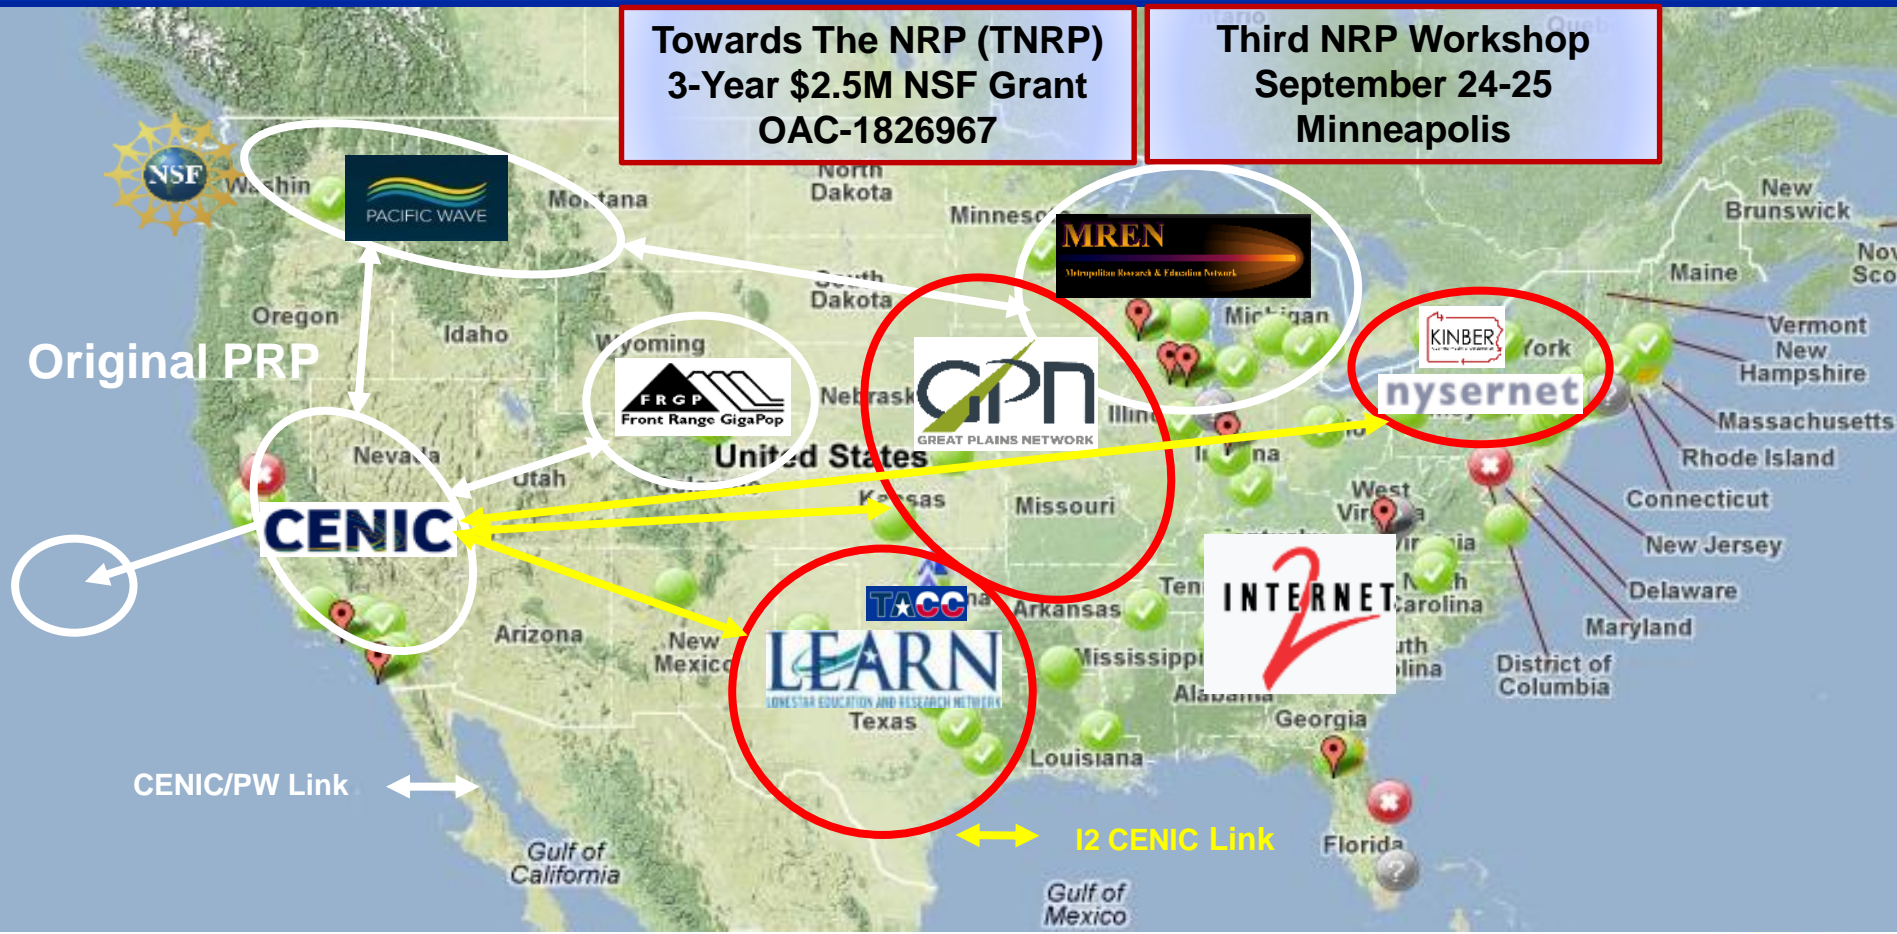

TNRP = PRP (CENIC, PNWGP, FRGP, HI, and MREN) + OSG + ESnet + Quilt + NRP Pilot (I2, KINBER, Learn, GPN, NYSERnet) + ...

**Towards The NRP (TNRP)
3-Year \$2.5M NSF Grant
OAC-1826967**

**Third NRP Workshop
September 24-25
Minneapolis**

Installing FIONAs Across California in Late 2018 and Early 2019 To Enhance User's CPU and GPU Computing, Data Posting, and Data Transfers

UC Irvine

Stanford

UC Santa Barbara

UC Merced

UC Santa Cruz

UC Riverside