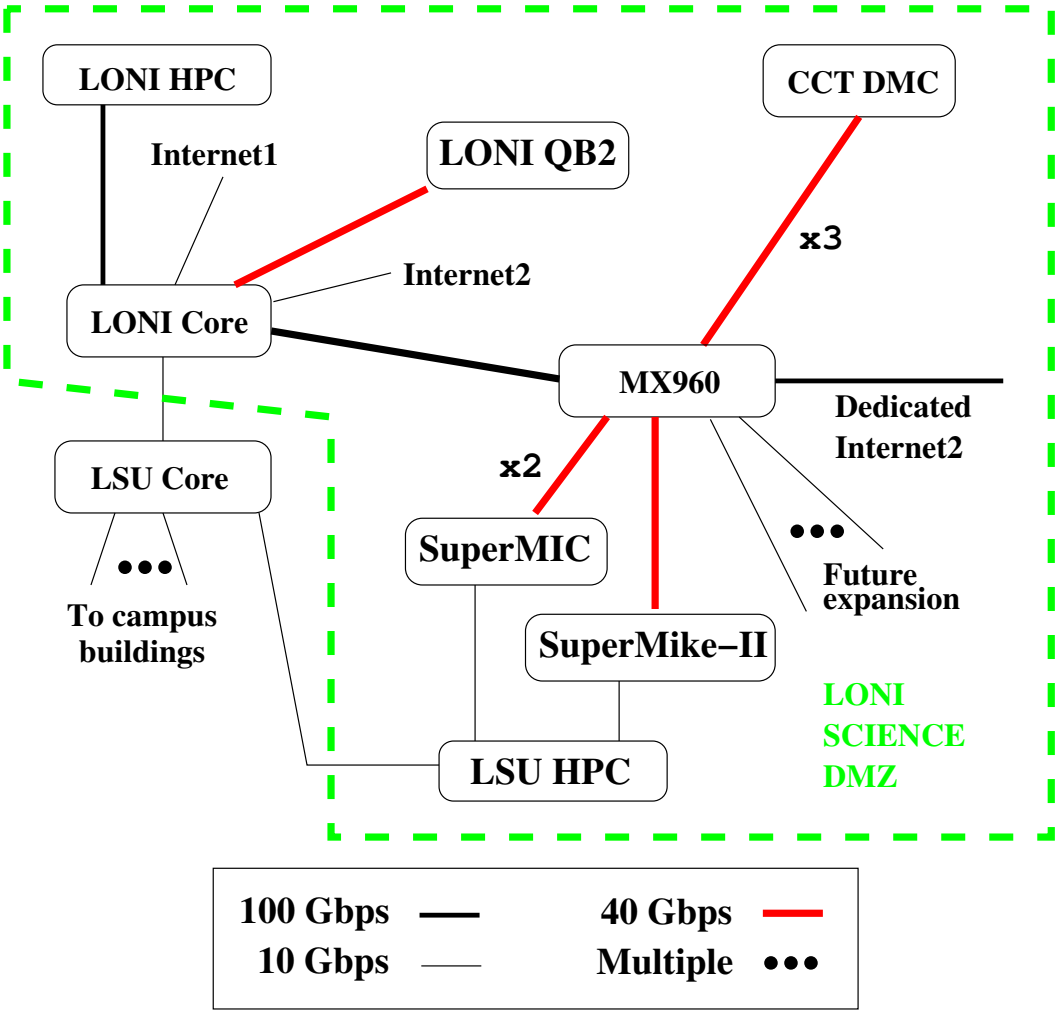

LONI HPC

CCT DMC

Internet1

LONI QB2

x3

LONI Core

Internet2

MX960

Dedicated Internet2

LSU Core

x2

SuperMIC

Future expansion

To campus buildings

SuperMike-II

LONI SCIENCE DMZ

LSU HPC

100 Gbps —

40 Gbps —

10 Gbps —

Multiple ●●●