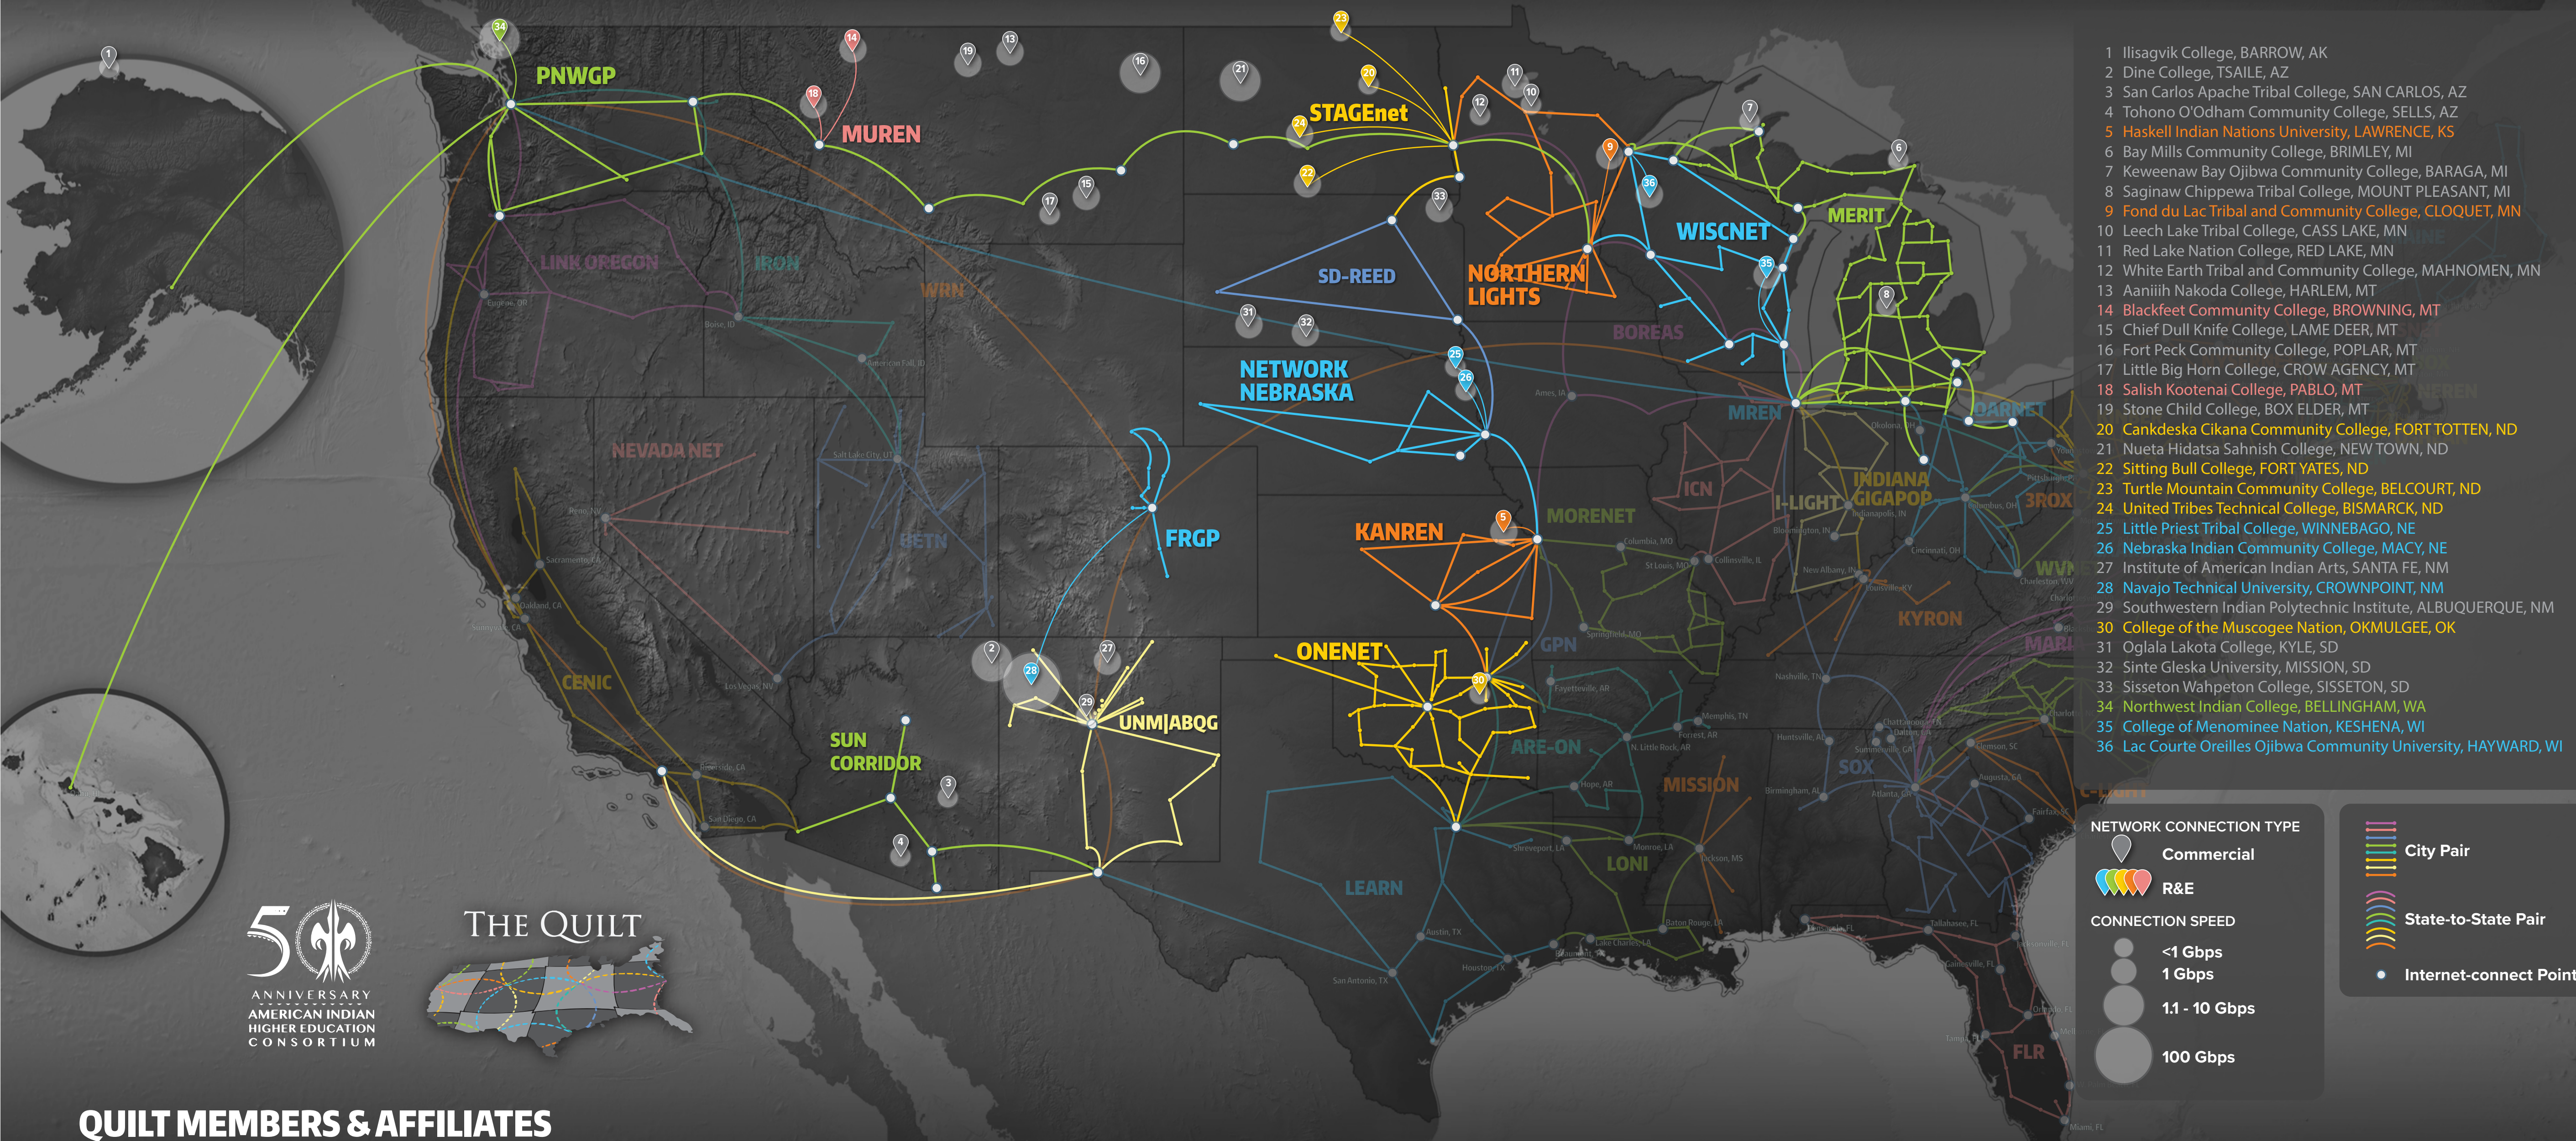

TRIBAL COLLEGES AND UNIVERSITIES NETWORK CONNECTIVITY

- 1 Iisagvik College, BARROW, AK
- 2 Dine College, TSAILE, AZ
- 3 San Carlos Apache Tribal College, SAN CARLOS, AZ
- 4 Tohono O'odham Community College, SELLS, AZ
- 5 Haskell Indian Nations University, LAWRENCE, KS
- 6 Bay Mills Community College, BRIMLEY, MI
- 7 Keweenaw Bay Ojibwa Community College, BARAGA, MI
- 8 Saginaw Chippewa Tribal College, MOUNT PLEASANT, MI
- 9 Fond du Lac Tribal and Community College, CLOQUET, MN
- 10 Leech Lake Tribal College, CASS LAKE, MN
- 11 Red Lake Nation College, RED LAKE, MN
- 12 White Earth Tribal and Community College, MAHNOMEN, MN
- 13 Aaniiih Nakoda College, HARLEM, MT
- 14 Blackfeet Community College, BROWNING, MT
- 15 Chief Dull Knife College, LAME DEER, MT
- 16 Fort Peck Community College, POPLAR, MT
- 17 Little Big Horn College, CROW AGENCY, MT
- 18 Salish Kootenai College, PABLO, MT
- 19 Stone Child College, BOX ELDER, MT
- 20 Cankdeska Cikana Community College, FORT TOTTEN, ND
- 21 Nueta Hidatsa Sahnish College, NEW TOWN, ND
- 22 Sitting Bull College, FORT YATES, ND
- 23 Turtle Mountain Community College, BELCOURT, ND
- 24 United Tribes Technical College, BISMARCK, ND
- 25 Little Priest Tribal College, WINNEBAGO, NE
- 26 Nebraska Indian Community College, MACY, NE
- 27 Institute of American Indian Arts, SANTA FE, NM
- 28 Navajo Technical University, CROWNPOINT, NM
- 29 Southwestern Indian Polytechnic Institute, ALBUQUERQUE, NM
- 30 College of the Muscogee Nation, OKMULGEE, OK
- 31 Oglala Lakota College, KYLE, SD
- 32 Sinte Gleska University, MISSION, SD
- 33 Sisseton Wahpeton College, SISSETON, SD
- 34 Northwest Indian College, BELLINGHAM, WA
- 35 College of Menominee Nation, KESHENA, WI
- 36 Lac Courte Oreilles Ojibwa Community University, HAYWARD, WI

QUILT MEMBERS & AFFILIATES