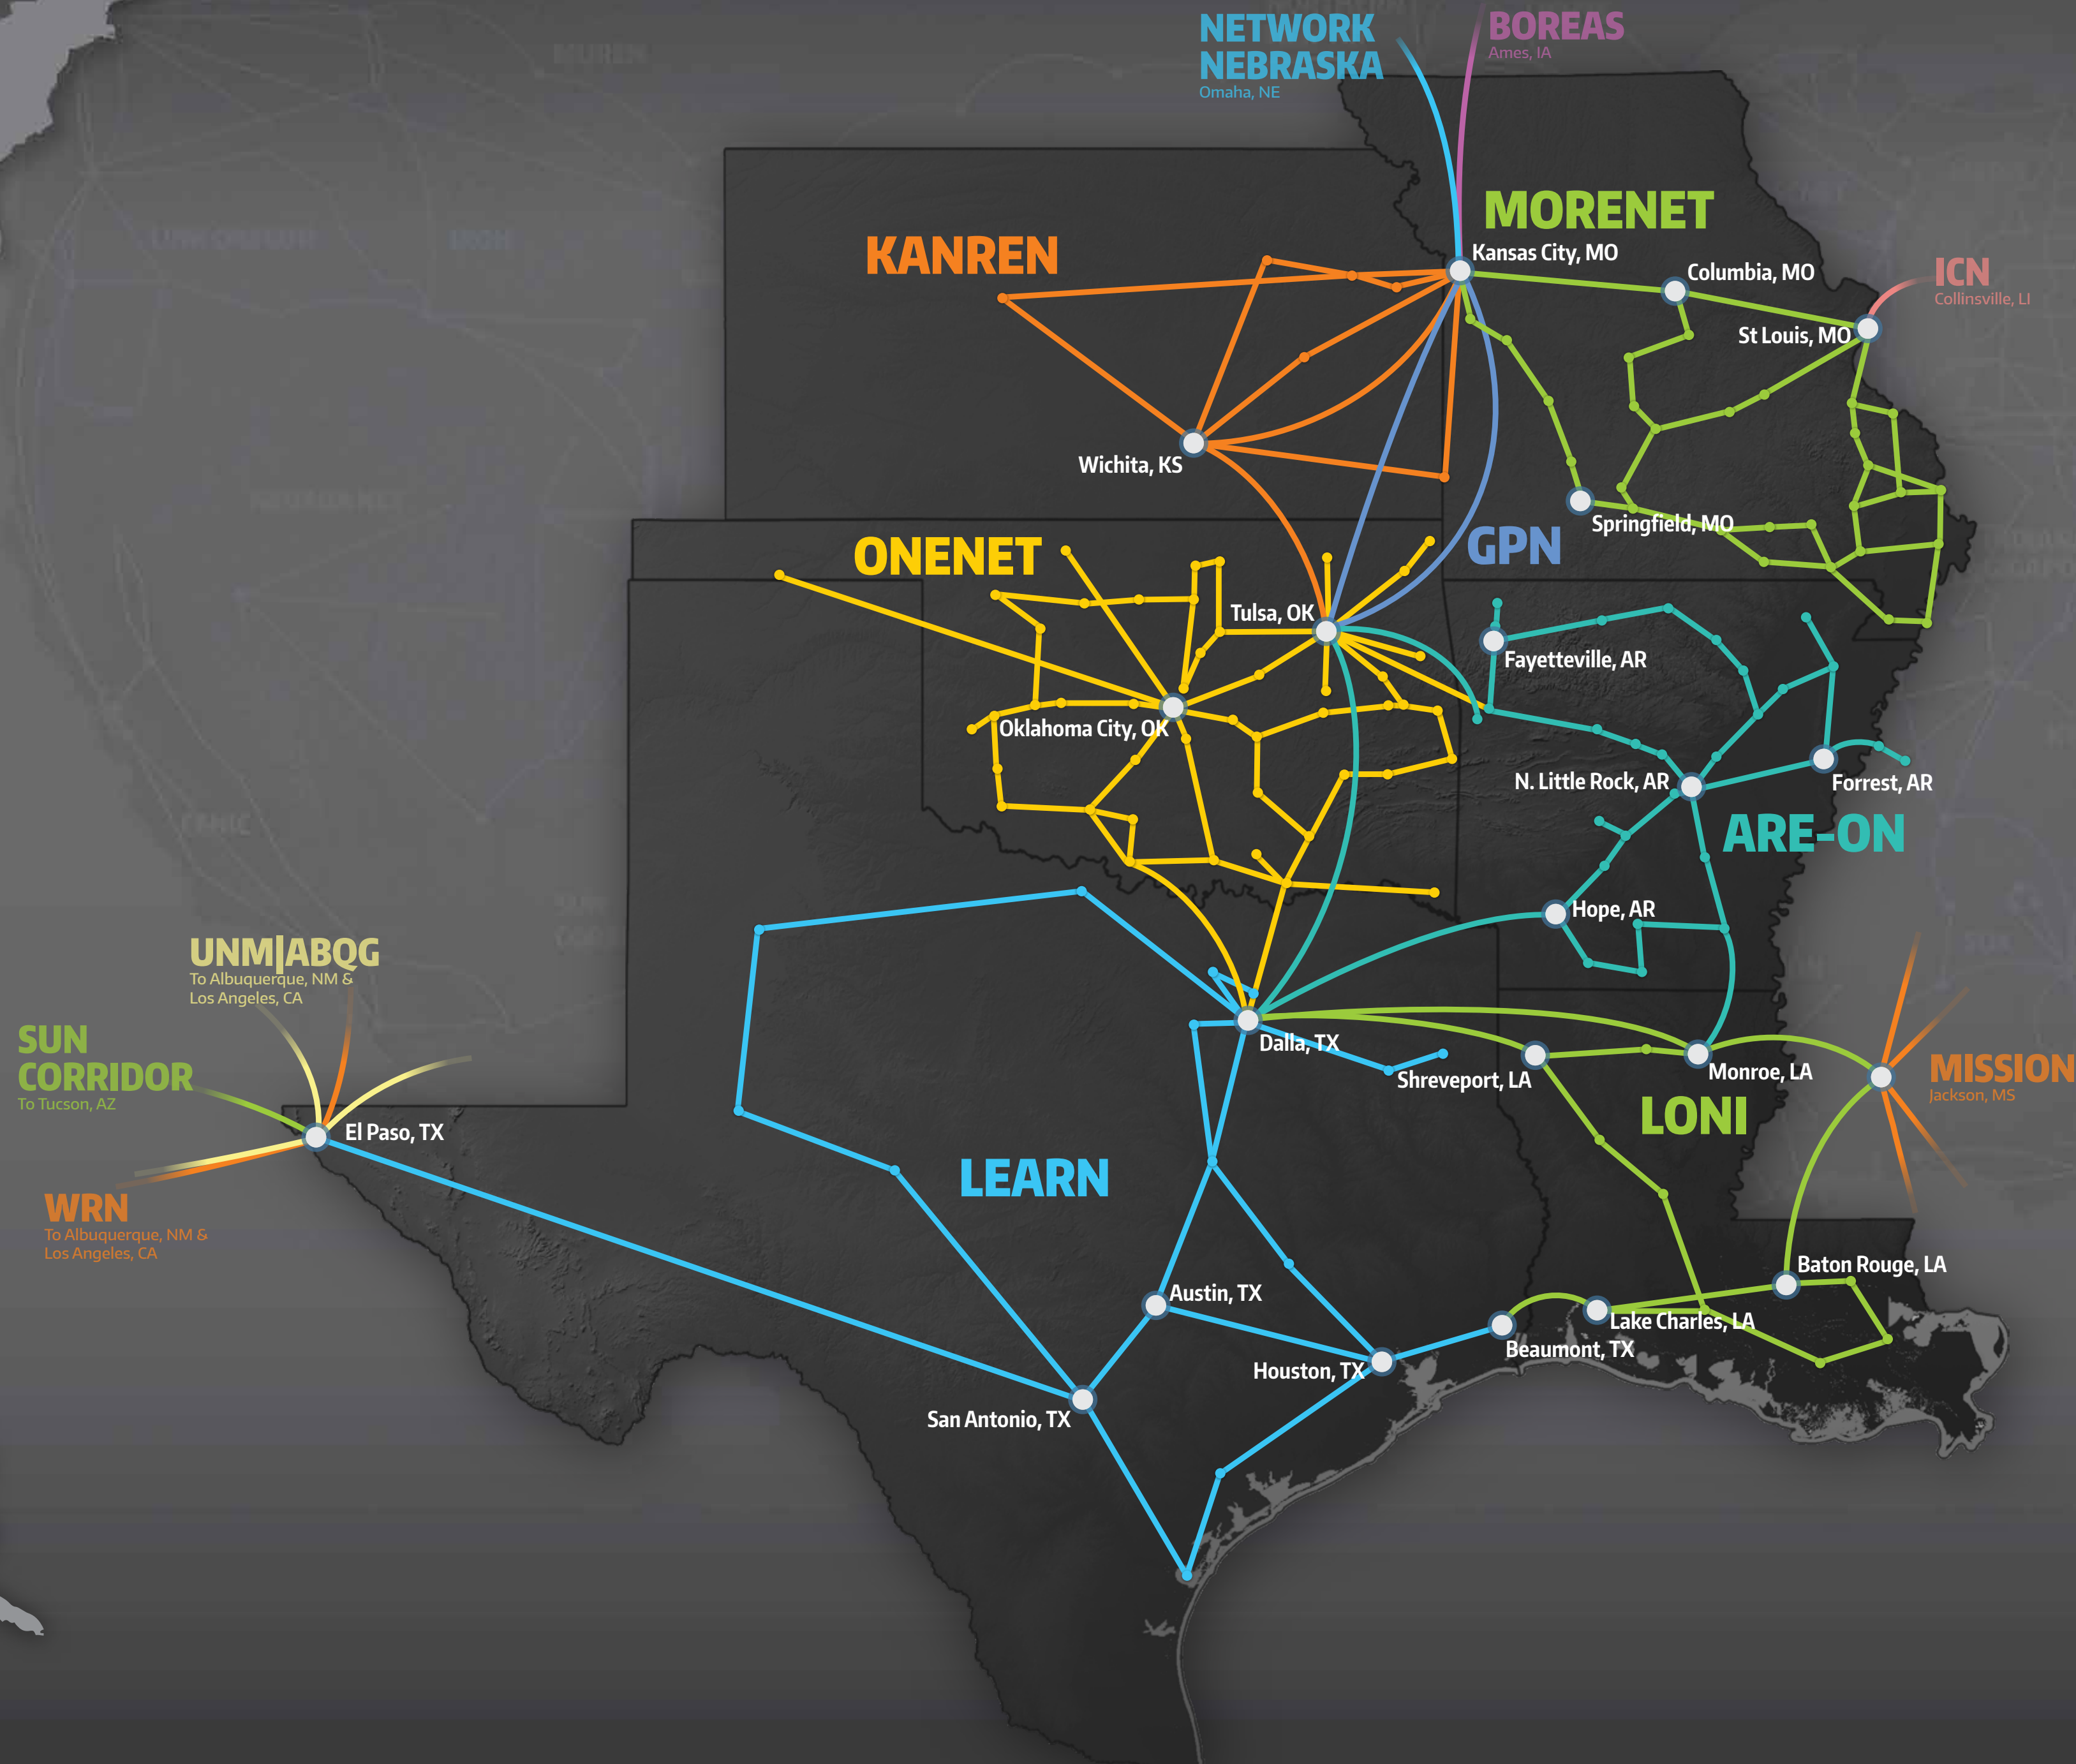

REGIONAL RESEARCH & EDUCATION NETWORKS IN THE UNITED STATES

SOUTH CENTRAL REGION

THE QUILT