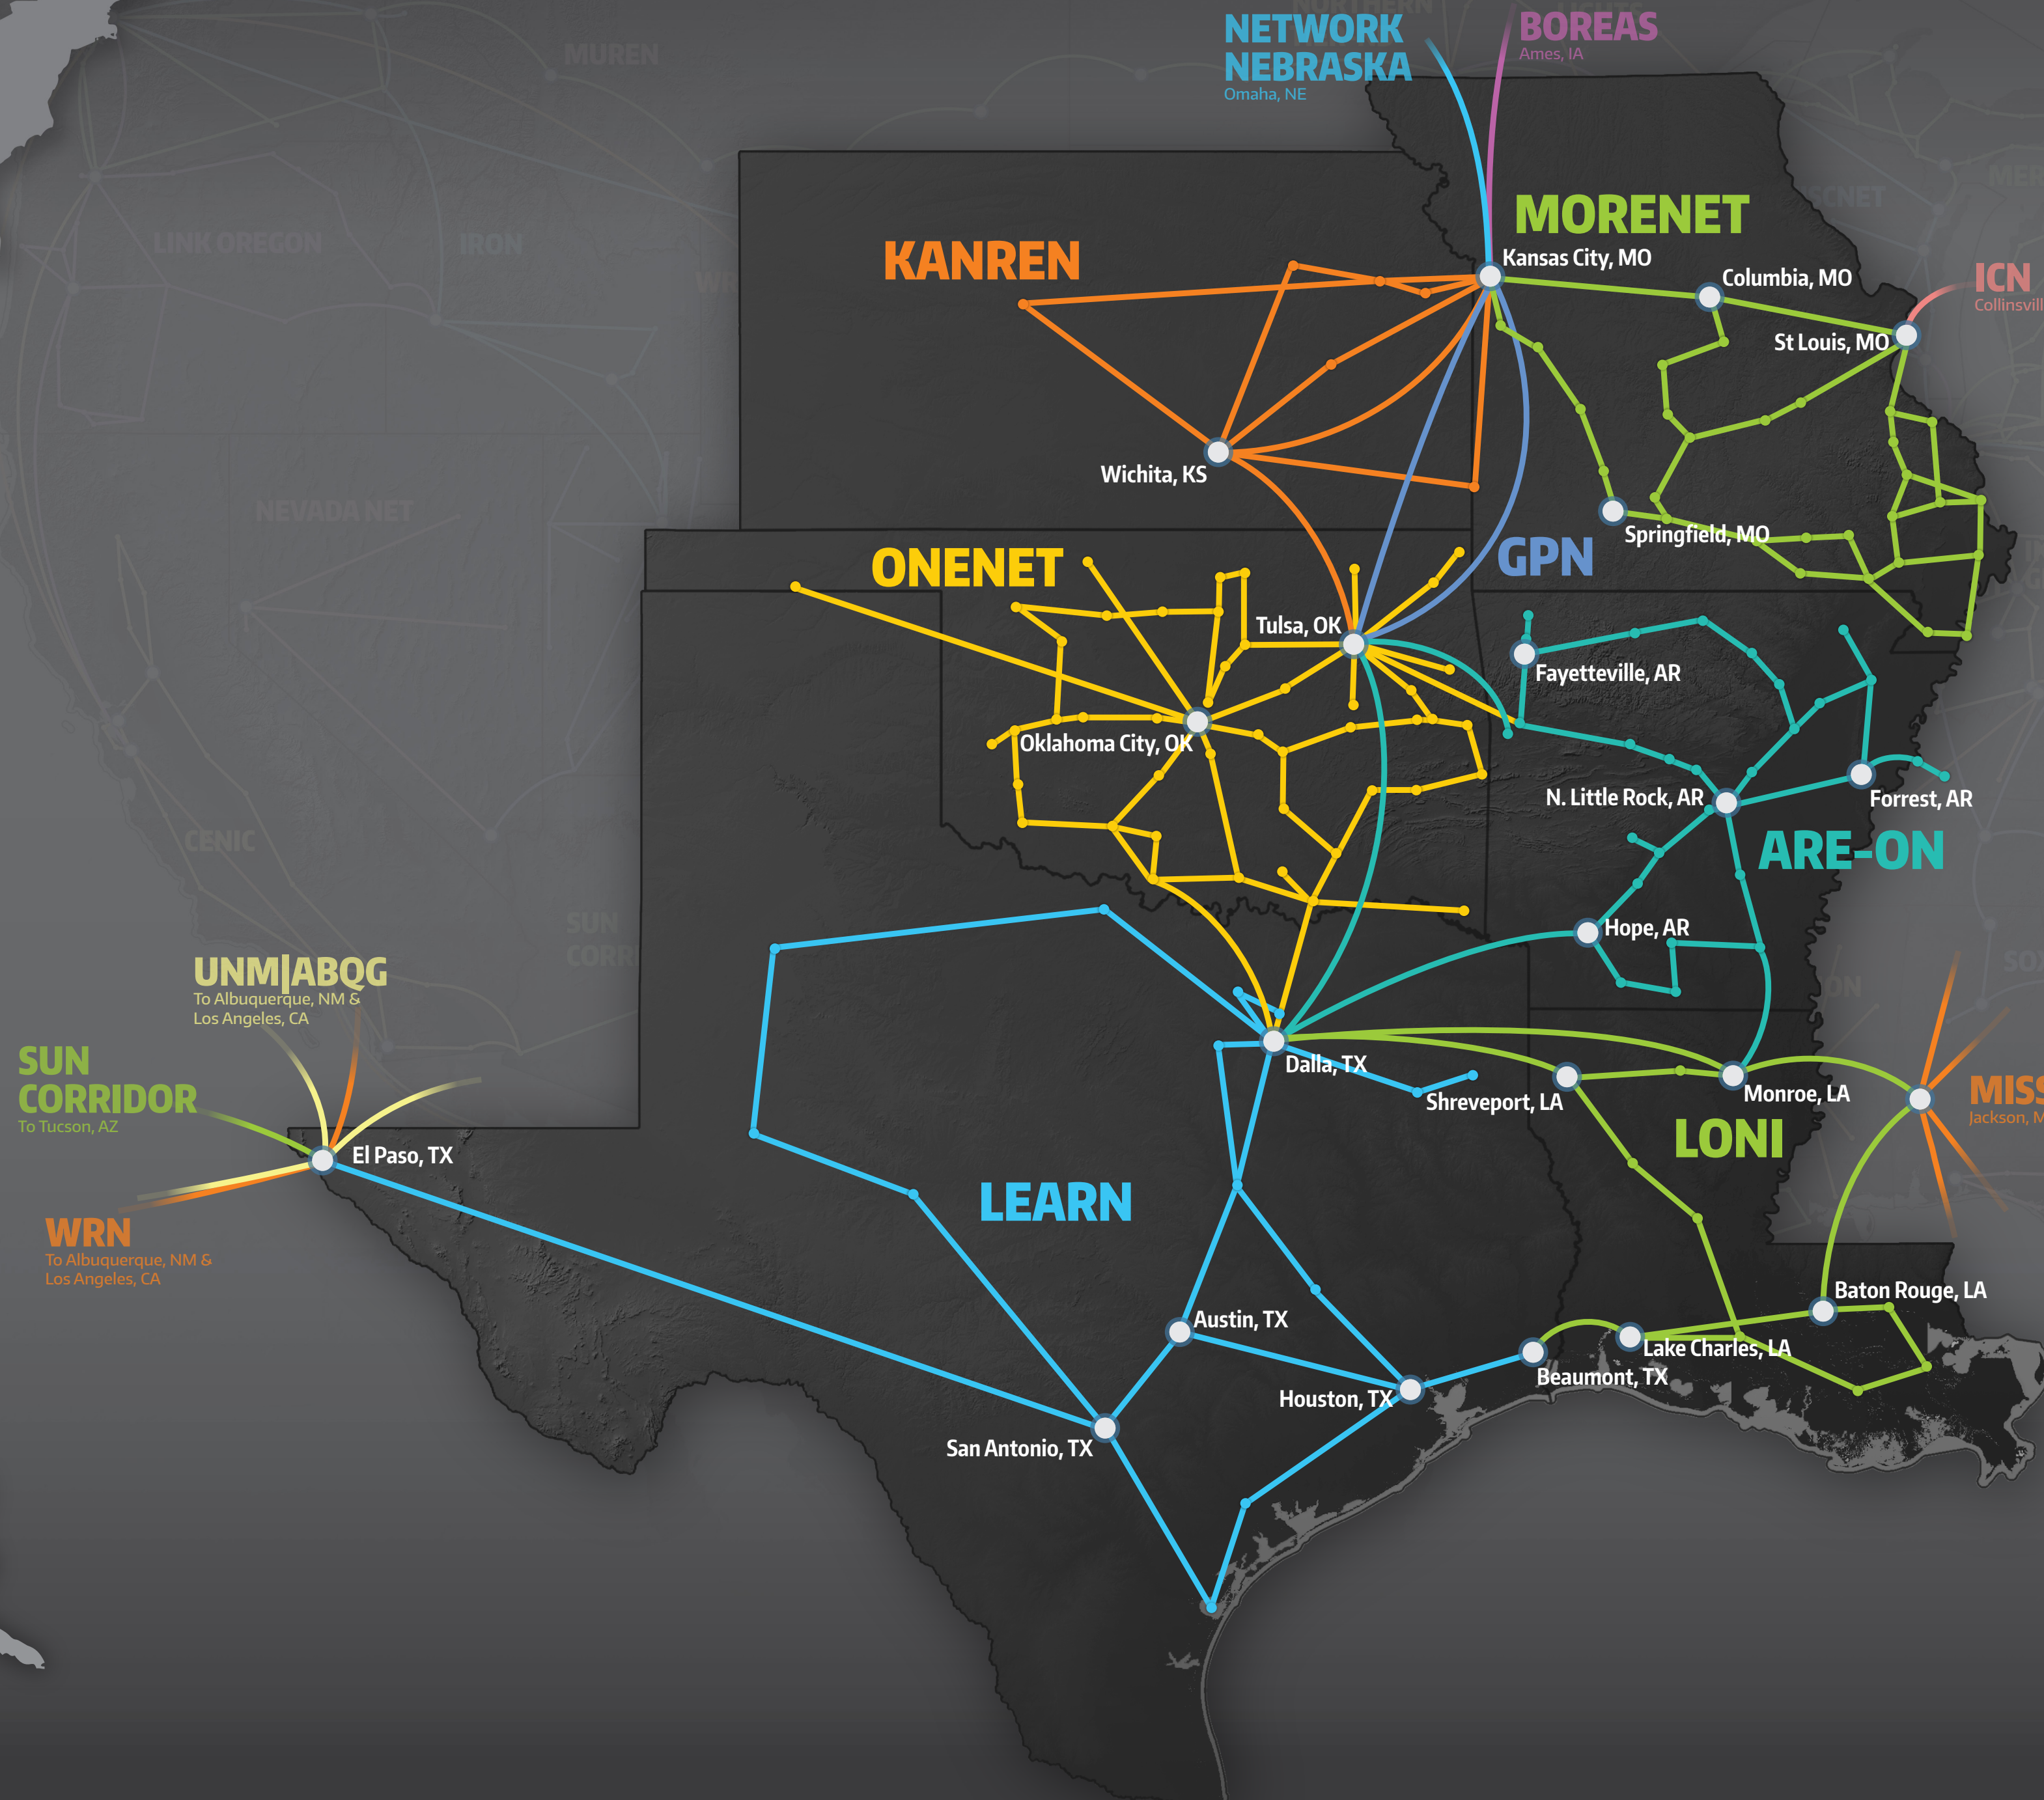

REGIONAL RESEARCH & EDUCATION NETWORKS IN THE UNITED STATES

SOUTH CENTRAL REGION

THE QUILT