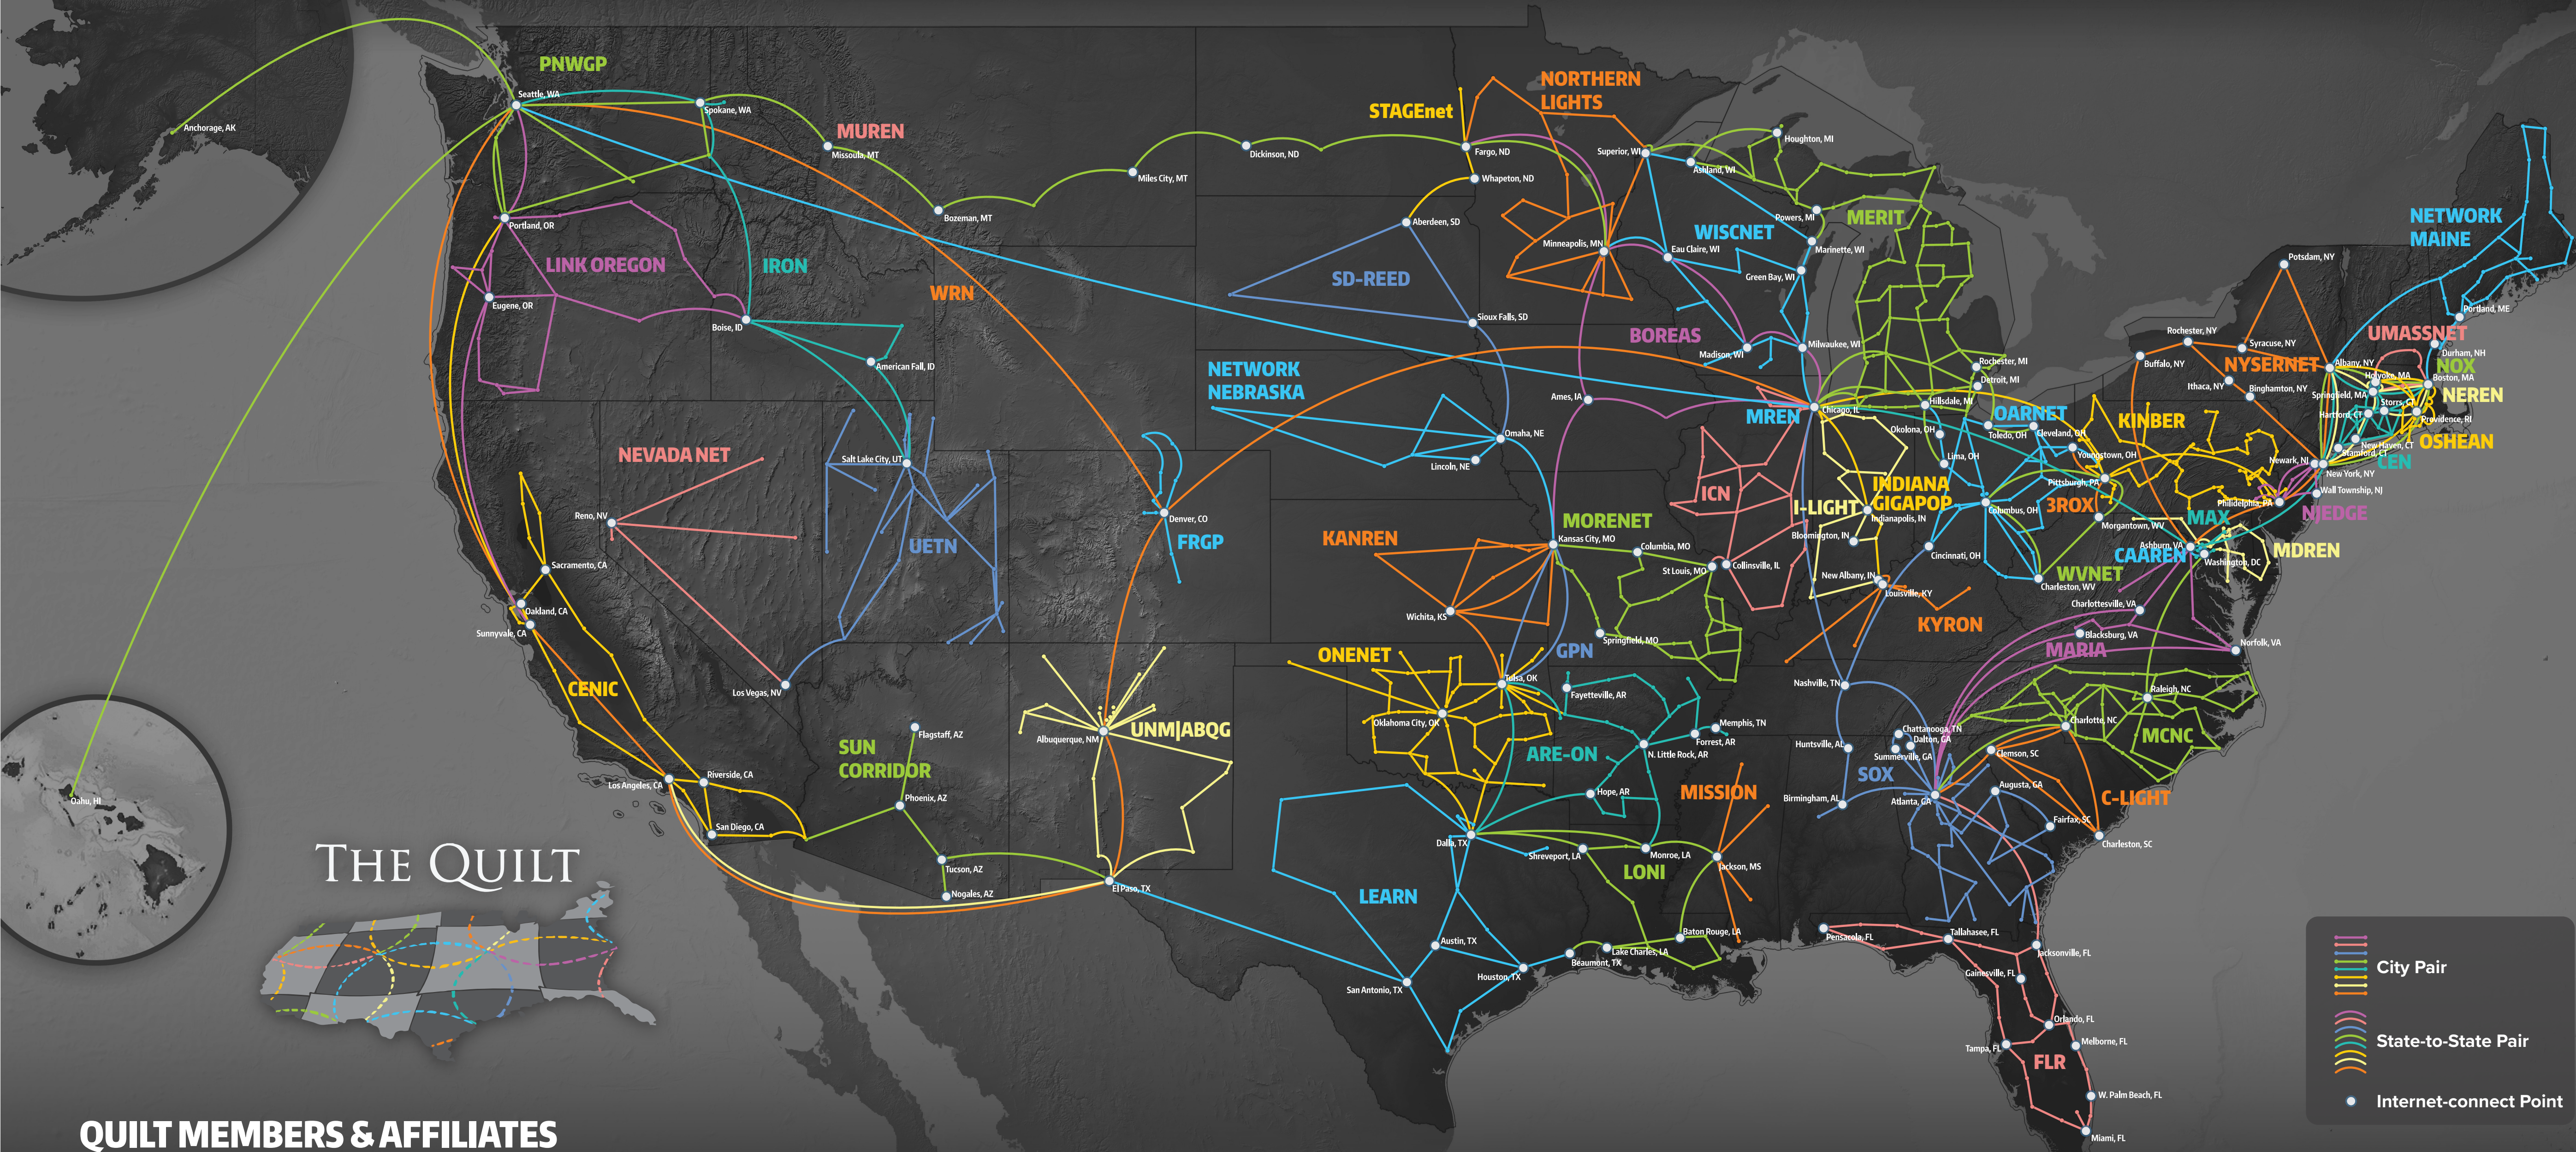

REGIONAL RESEARCH & EDUCATION NETWORKS IN THE UNITED STATES

QUILT MEMBERS & AFFILIATES

3ROX THE RIVER OPTICAL EXCHANGE | ARE-ON | Light R&E Network | CAAREN | CENOC | CENIC | FLR Florida LambdaRail | FRGP Front Range GigaPop | GPN GREAT PLAINS NETWORK | Indiana GigaPOP | ILLINOIS CENTURY NETWORK | IRON IDAHO REGIONAL OPTICAL NETWORK | KANREN | KINBER | KyRON. | LEARN | LINK OREGON | LONI | MARIA INC | MAX MID-ATLANTIC CROSSROADS | MCNC | MDREN | merit | MOREnet Be better connected | MREN Metropolitan Research & Education Network | NETWORKMAINE | NEVADA NET | NJEdge. | Northern Lights | OARnet | OneNet Oklahoma Research & Education Network | OSHEAN | PACIFIC NORTHWEST GIGAPOP | SoX Southern Crossroads | Sun Corridor Network Arizona Research and Education Network | uen Utah Education and Telehealth Network | NM INFORMATION TECHNOLOGIES | UMASSNET | WiscNet Connecting People and Strategies | WV.NET